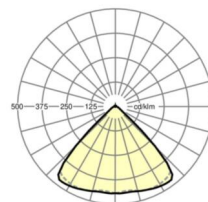

CHARACTERISTICS

Order number	19410004090
EAN number	4020863398713
Commodity code	94051190
Certification mark	IP 20, Protection class I, ENEC10 VDE, F, HACCP DIN10500/Food/IFS-application-related suitability/BRC, Indoor, CE
Impact resistance (IK rating)	IK03 (-20°C bis 40°C)
Ambient temperatur	ta -20°C to 40°C
Warranty period	5 years
State funding programs	BEG - Federal funding for efficient buildings (valid only for Germany)

ELECTRICAL ENGINEERING

Controller	Electronic driver (1 pcs.)
System output	37W
Mains voltage	230V/50Hz
Energy efficiency class/light source	E

LIGHTING TECHNOLOGY

Placement	LED, Colour rendering/Light colour CRI ≥ 80 / 3000K
Colour tolerance (MacAdam)	3SDCM
Photobiological safety (Luminaire)	RG1
Nominal luminous flux	5655lm
LED service life	50000h L80/B10 (Tq 40°C)
Luminaire luminous efficiency	151lm/W
Beam angle	95° (C0) / 95° (C90)
UGR lat./long.	19.8 / 20.2

MECHANICS

Housing colour	traffic white RAL 9016
Dimensions (LxWxH/DxH)	1531mm x 55mm x 33mm
Weight (net)	1.9kg
Type of installation	Mounting rail system installation, Light structure

Dimensions

L	1531 mm	Length
B	55 mm	Width
H	33 mm	Height

DEEP-LINK

<https://www.regiolux.de/en/article/19410004090>

Reference	LED 6000lm 830
ηLB	100 %
Φ ↓/↑	98 % / 2 %
UGR lat./long.	19.8 / 20.2